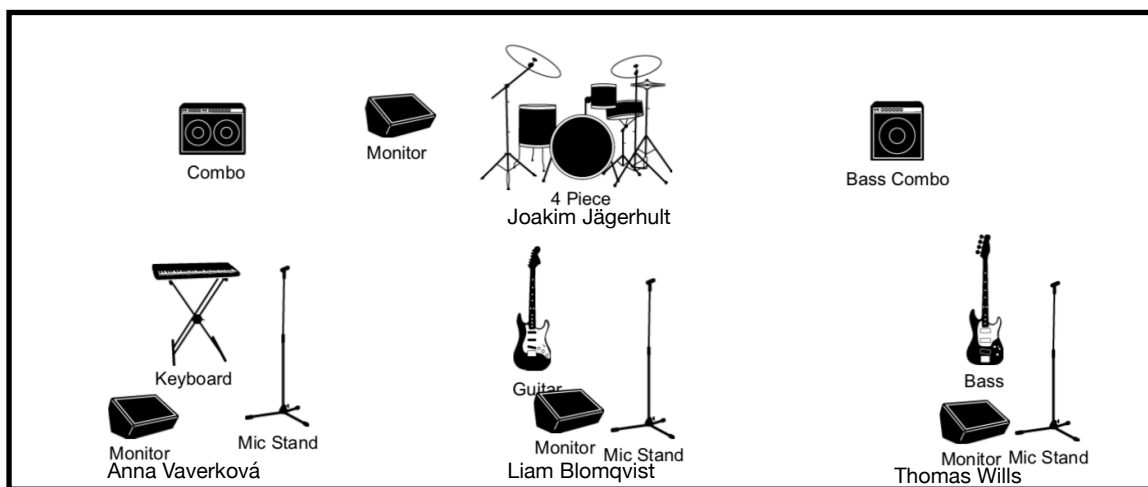

THE FLAVIANS

Venue

Show date / Time

Band members

Liam Blomqvist (*Guitar, VOX*)
 Anna Vaverková (*Keys, VOX*)
 Joakim Jägerhult (*Drums*)
 Thomas Wills (*Bass, VOX*)

Stage plot

Input list

| | | | |
|---|-------------------------|----|--------|
| 1 | Snare | 9 | Bass |
| 2 | Hi Hat | 10 | Vox SR |
| 3 | Hi Tom | 11 | Vox SC |
| 4 | Floor Tom | 12 | Vox SL |
| 5 | Kick | | |
| 6 | Stage piano (Stereo DI) | | |
| 7 | Stage piano (Stereo DI) | | |
| 8 | Guitar | | |

Backline requirement

Guitar Amplifier + Dynamic Microphone
 Bass Amplifier + DI Box
 Stage Piano
 DI Box Stage Piano (Stereo)
 3 Vocal Microphones + 3 Stands
 Drum Kit + Microphones
 4 Monitors
 Speakers PA system